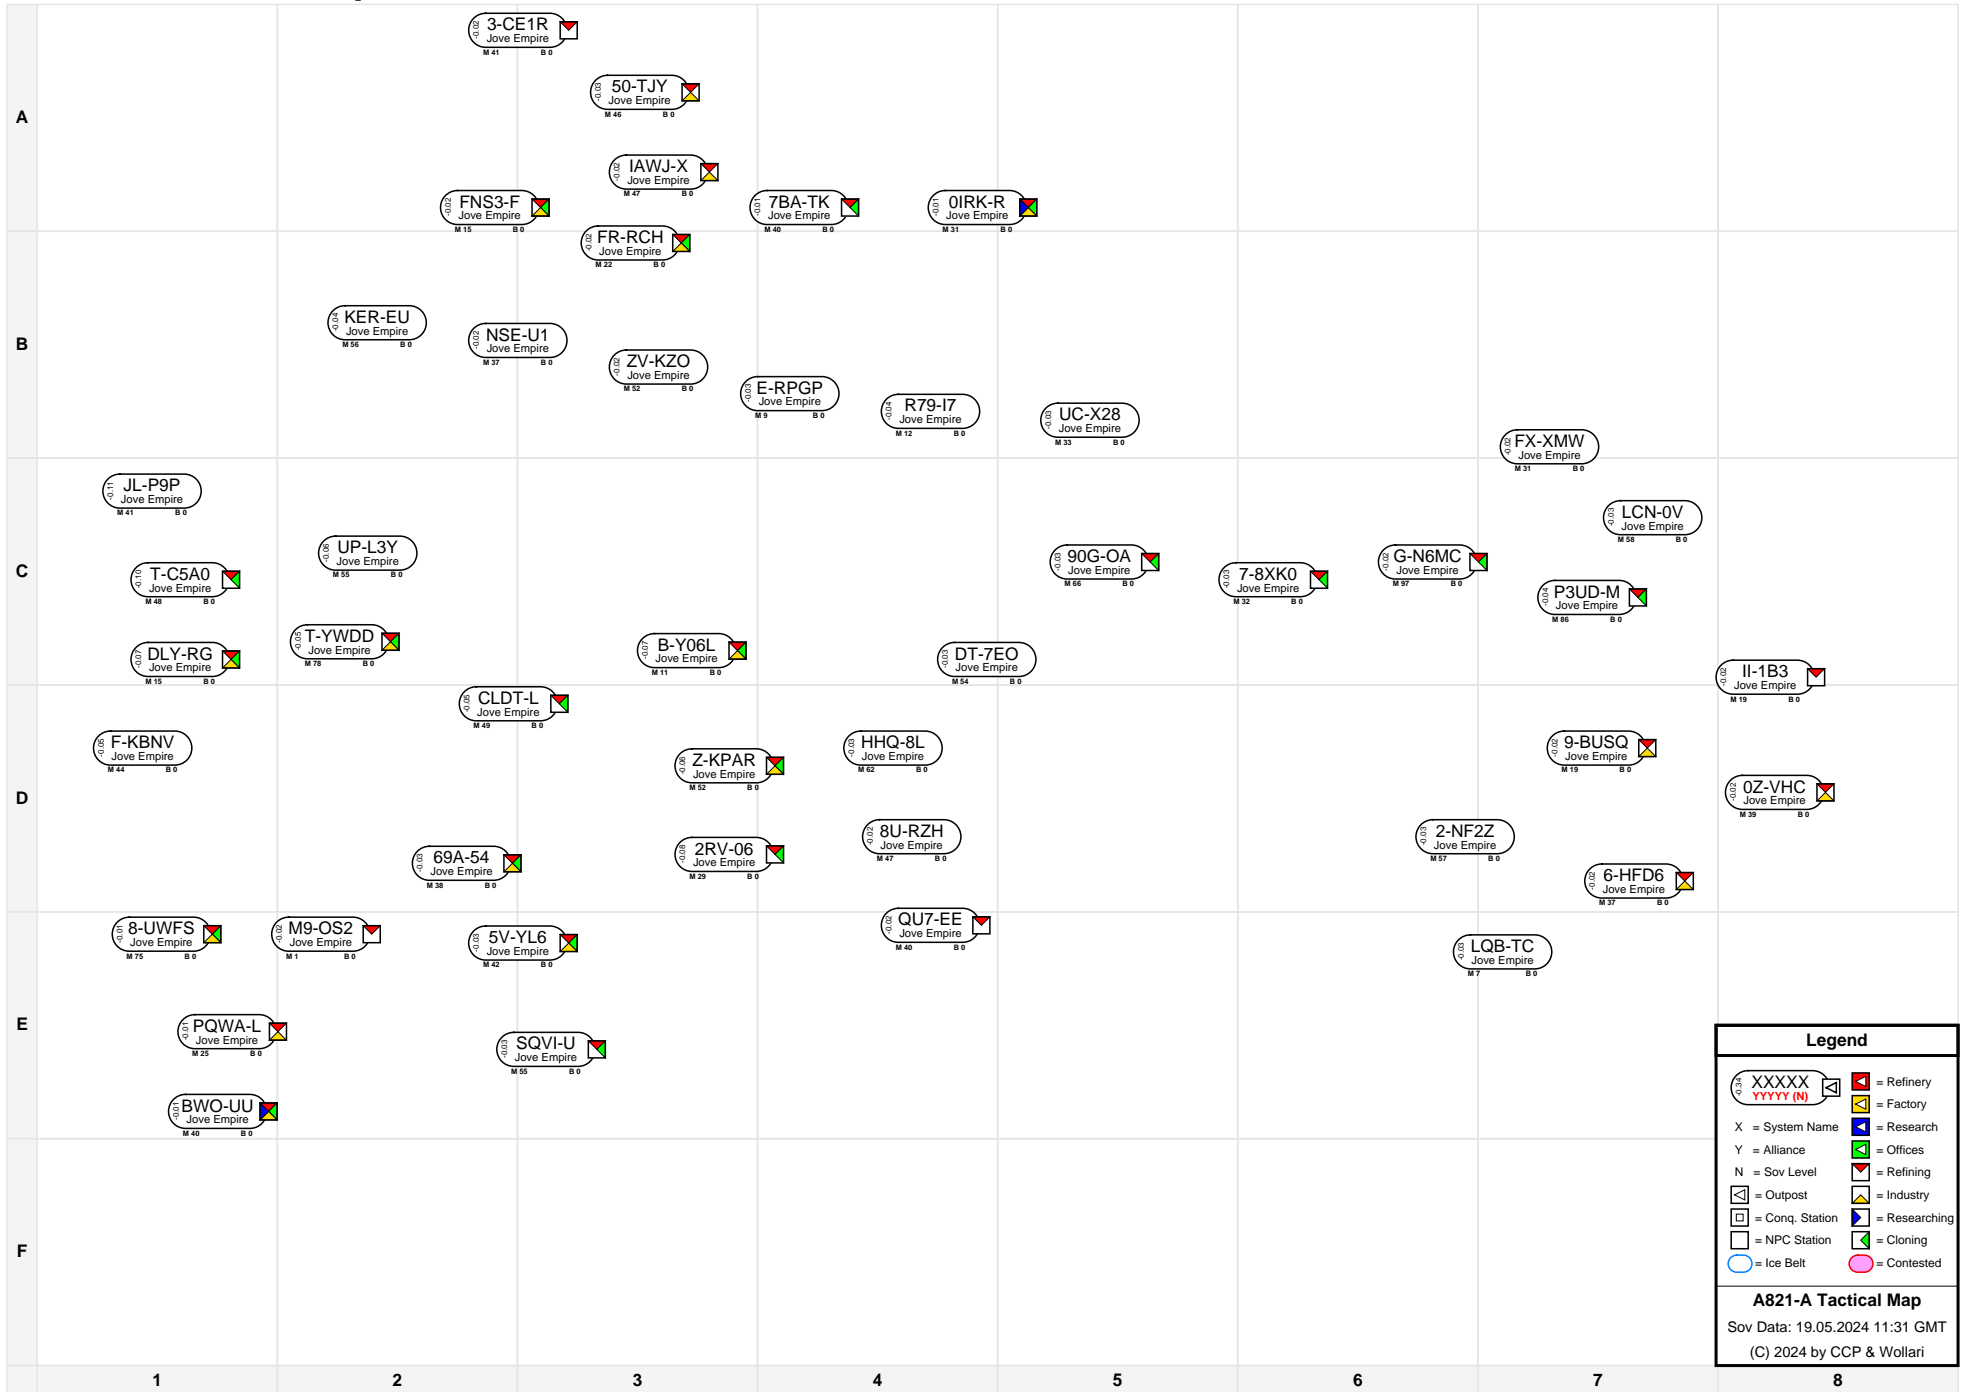

A821-A Tactical Map

Legend	
X = System Name	
Y = Alliance	
N = Sov Level	

A821-A Tactical Map
 Sov Data: 19.05.2024 11:31 GMT
 (C) 2024 by CCP & Wollari