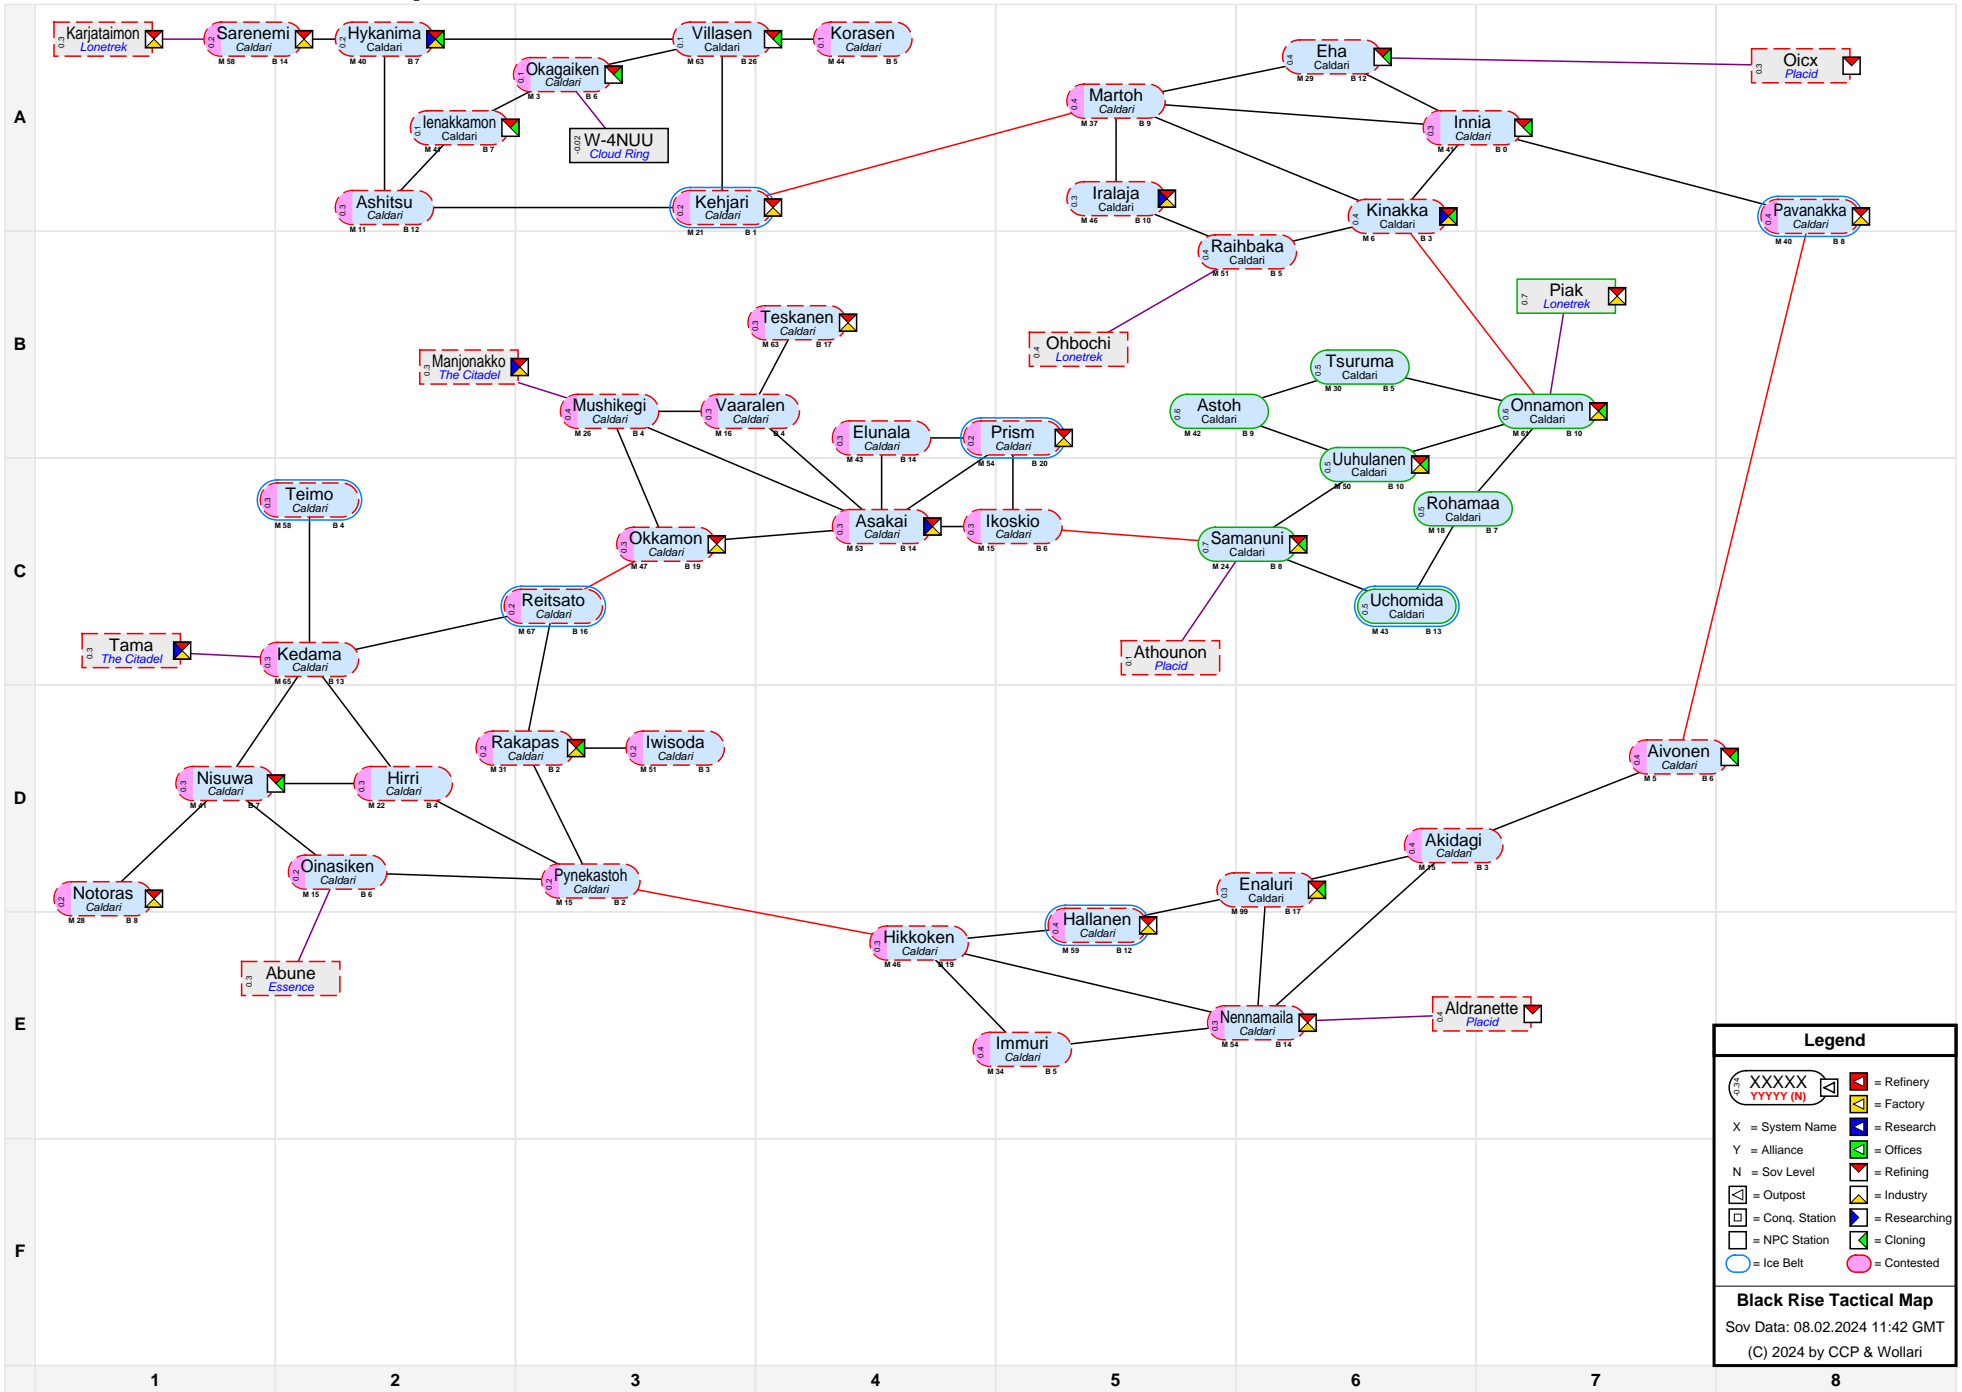

# Black Rise Tactical Map

**Legend**

- = Refinery
- = System Name
- = Alliance
- = Sov Level
- = Outpost
- = Conq. Station
- = NPC Station
- = Ice Belt
- = Contested
- = Factory
- = Research
- = Offices
- = Refining
- = Industry
- = Researching
- = Cloning
- = Placid

**Black Rise Tactical Map**  
 Sov Data: 08.02.2024 11:42 GMT  
 (C) 2024 by CCP & Wollari