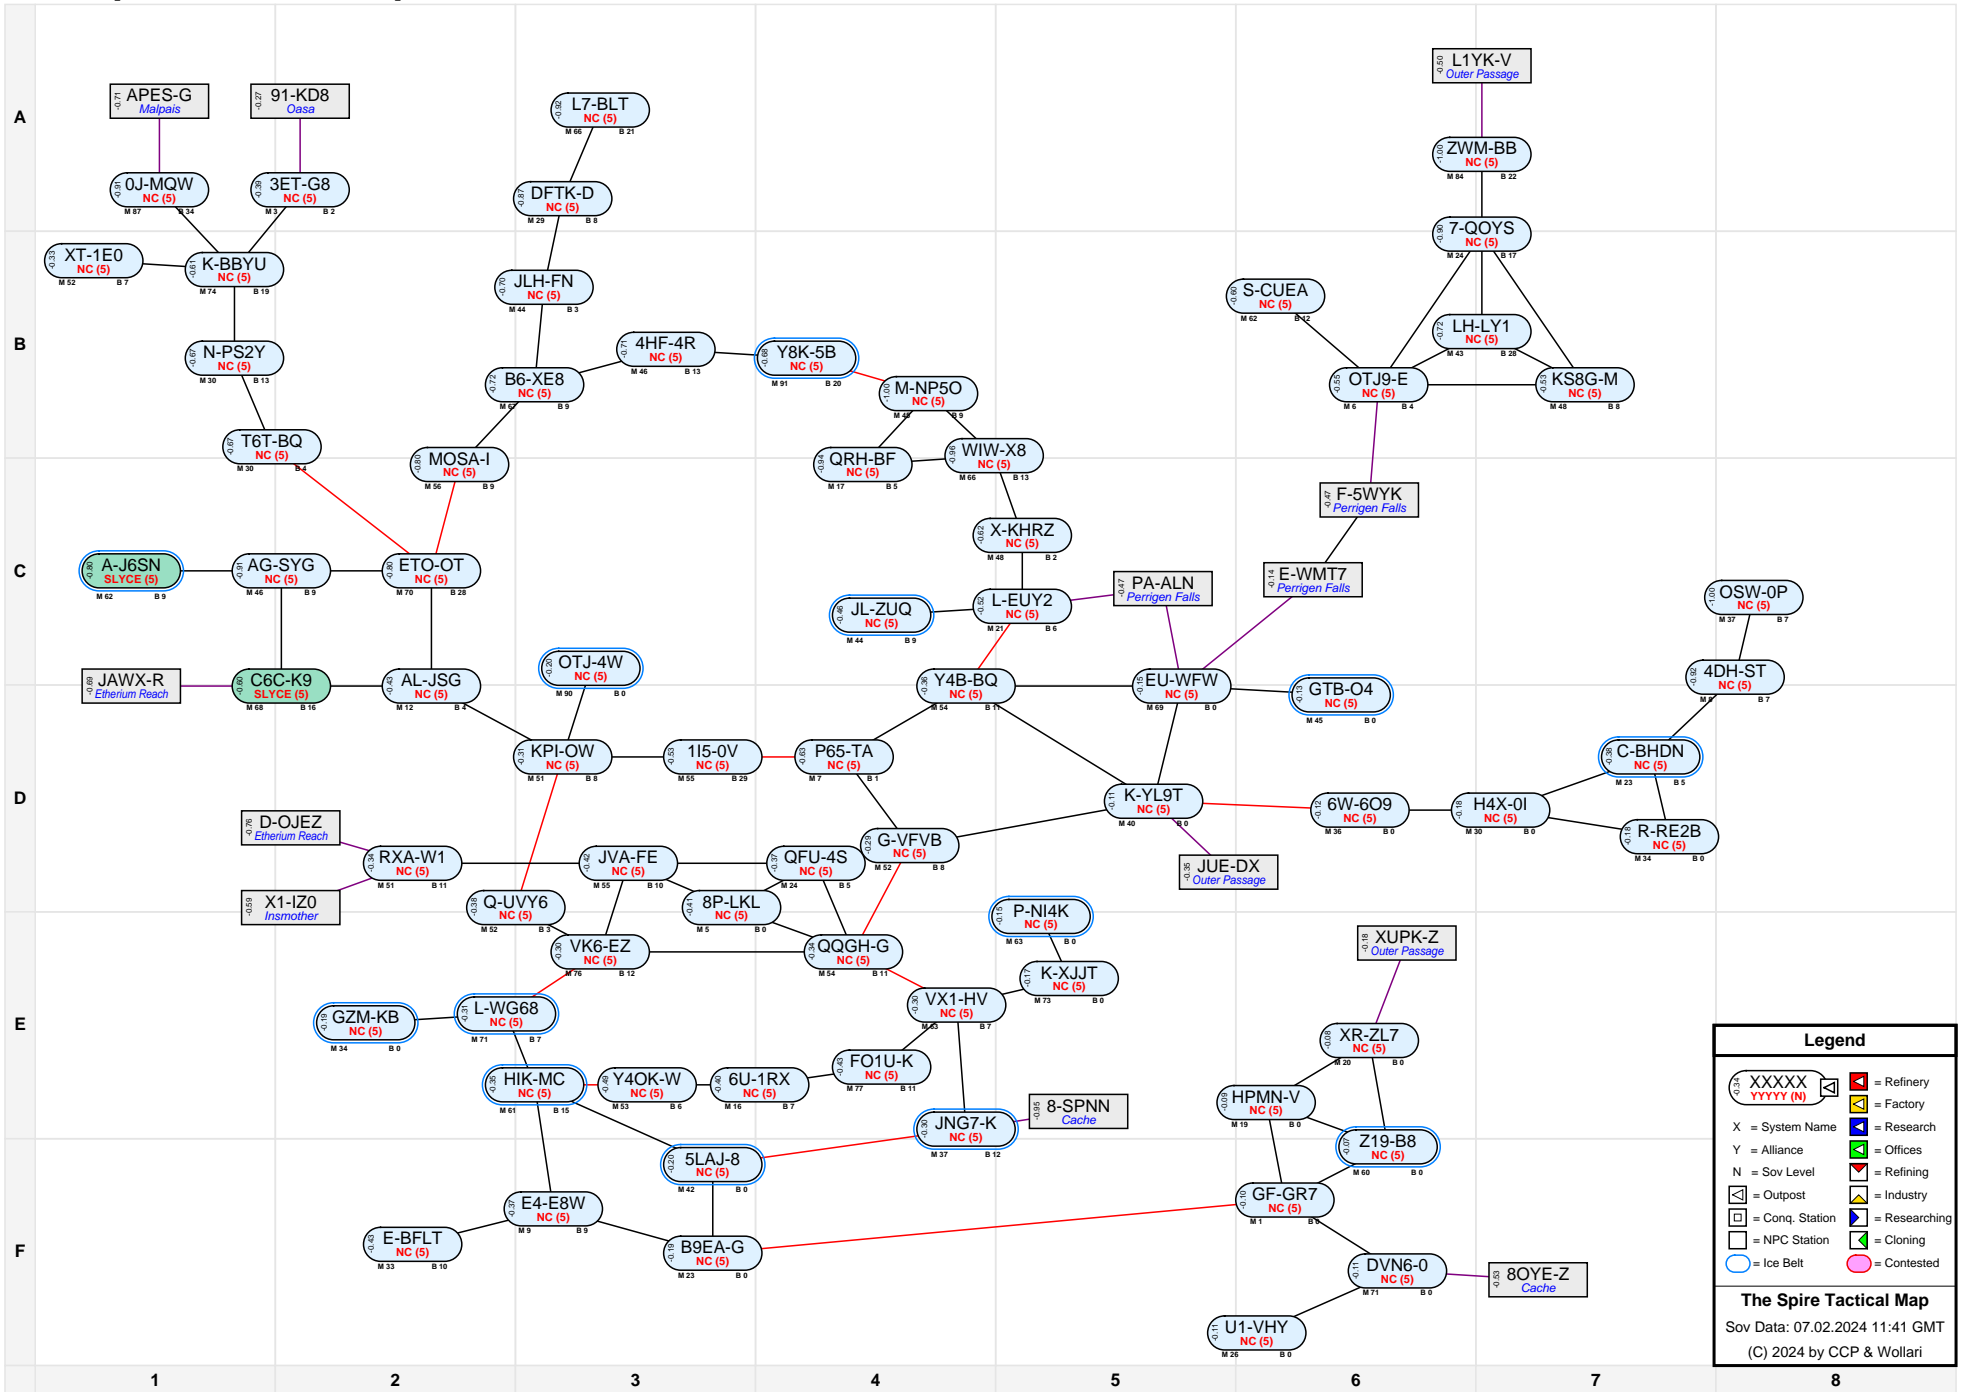

# The Spire Tactical Map

Legend	
	XXXXX YYYYY (N)
	= Refinery
	= Factory
	X = System Name
	Y = Alliance
	N = Sov Level

**The Spire Tactical Map**  
 Sov Data: 07.02.2024 11:41 GMT  
 (C) 2024 by CCP & Wollari